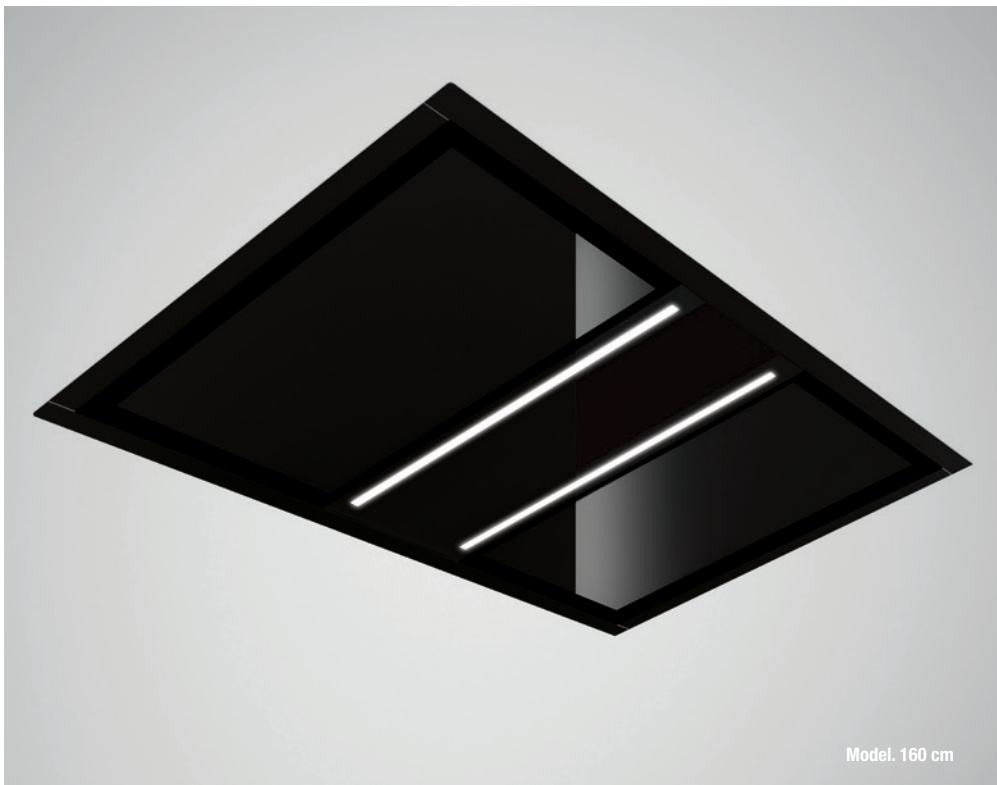

Model. 160 cm

E-265